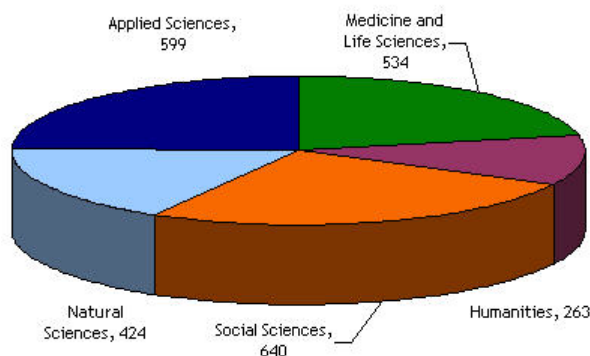

Chinese Electronic Periodical Services

Now available from NetLibrary, the Chinese Electronic Periodical Services (CEPS) by Airiti, Inc. is the first legally-authorized and most comprehensive online database of full-text periodicals from China and Taiwan. Currently, CEPS includes 338,000 articles from more than 2,500 top academic journals. A valuable resource for students, faculty and researchers in the sciences and humanities, CEPS provides a convenient way to easily search, browse and download full-text Chinese-language articles. And CEPS also includes a subscription to Airiti's Taiwan Electronic Periodical Services (TEPS), with access to more than 500 Taiwanese periodicals, all at no additional charge.

Academic research periodicals

Awarded the Best Digital Publication of 2005 by News Bureau of the Executive Yuan of Taiwan, the CEPS database is updated daily, and provides a comprehensive view of Chinese and Taiwanese scholarship since 1991.

Subjects covered in the collection include:

- Social sciences
- Medical and life sciences
- Humanities
- Applied sciences
- Natural sciences

The graph below illustrates the relative distribution of main subject area content in CEPS, along with the actual number of periodicals available as of July 2006.

Graph based on data available as of July 2006.

CEPS Collection Standards

As standard collection criteria, Airiti selects journals cited in leading Chinese and academic indices including:

- Social Sciences Citation Index® (SSCI®)
- Science Citation Index
- MEDLINE
- Taiwan Social Sciences Citation Index (TSSCI)
- Chinese Social Science Citation Index
- Chinese Science Citation Database (CSCD)
- A Guide to the Core Journals of China

Search, browse and download full text

With both quick and advanced search features, users can conduct full text searches of the CEPS database, or browse by subject, publisher or title. Content can be viewed online or downloaded as a PDF.

Learn more

CEPS from NetLibrary is available as an annual subscription with unlimited, simultaneous usage.

Please contact an OCLC representative to add CEPS to your organization's collection:

- asia_pacific@oclc.org Asia Pacific & USA
- canada@oclc.org Canada
- info@oclc.org Europe, Middle East, Africa
- america_latina@oclc.org Latin America & the Caribbean

Or visit www.oclc.org/netlibrary.