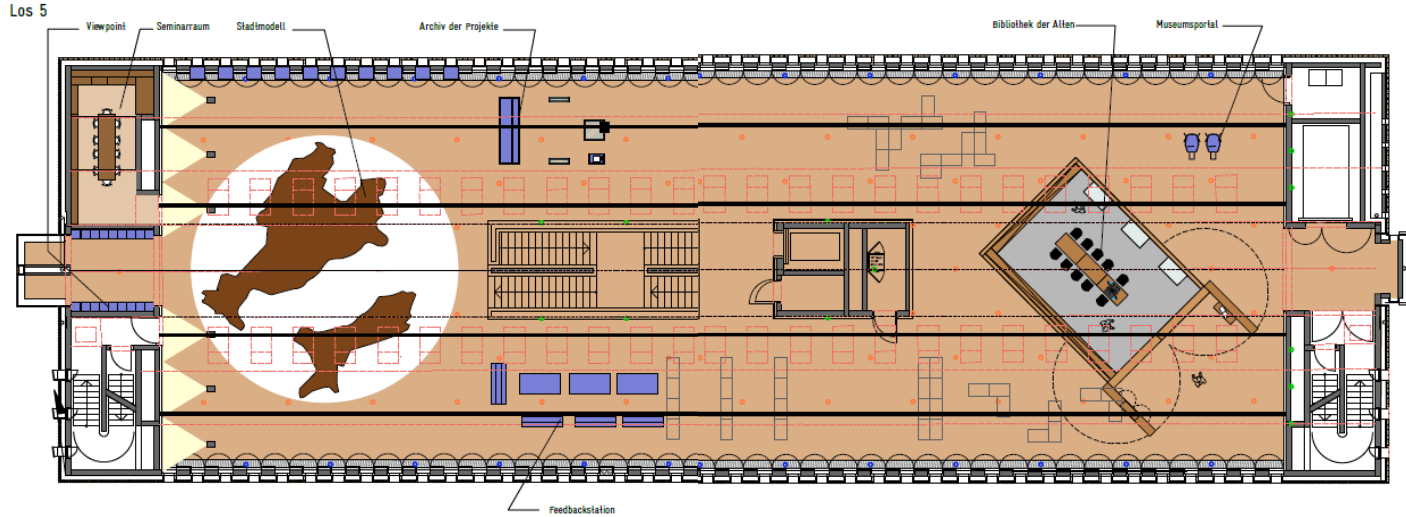

EMEARC18 #OCLCEMAR18

EMEARC18 #OCLCEMAR18

Frankfurt Now!

1. City Lab exhibition: East End // East Beginning (30.4. – 25.6. 2011)

2. City Lab exhibition: My Stadium pool (9.5.– 16.9.2012)

3. City Lab exhibition: G-Town. Living Room Ginnheim (23.3.– 4.7.2013)