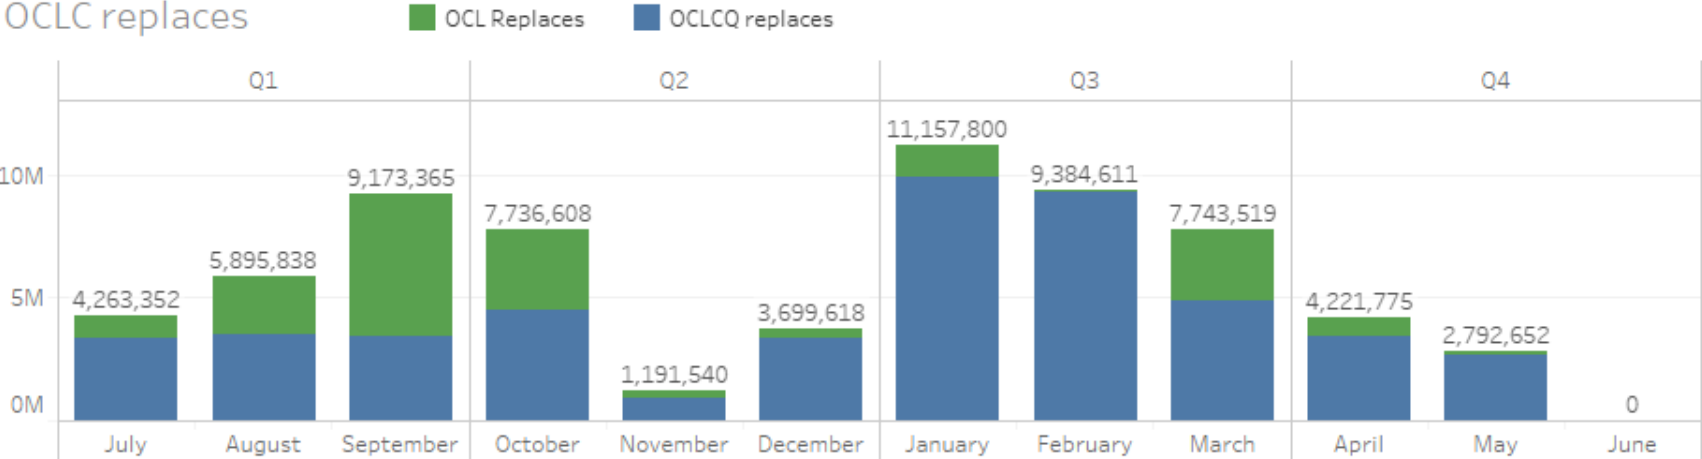

OCLC replace activities through May 2020

Source: OCLC Metadata Quality Statistics