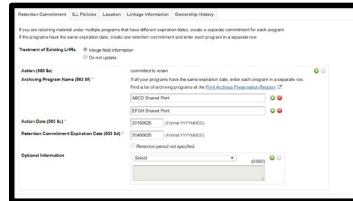

Shared Print

Research

Not Scotch, but Rum:
The Scope and Diffusion of the Scottish
Presence in the Published Record
Brian Lavole
Research Scientist
OCLC Research

Right-scaling Stewardship:
A Multi-scale Perspective on Cooperative
Print Management
Bibliorate
Constance Malpas
Program Officer
Brian Lavole
Research Scientist

Understanding the
Collective Collection:
Towards a System-wide Perspective
on Library Print Collections
By Loren Dempsey, Brian Lavole and Constance Malpas
with Lynn Roberts, Catherine Rogers, Scherrah
R. Mayengrove and Corine Muehl

OCLC Research

Registration