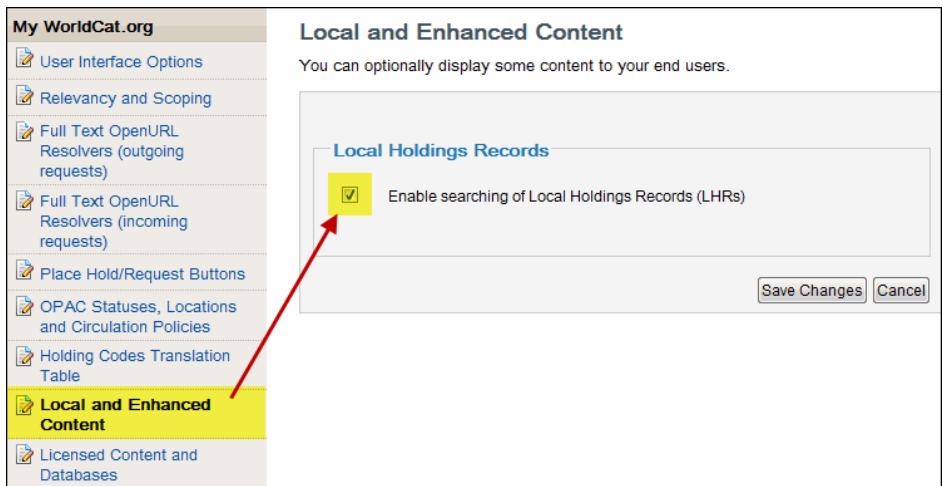

Local Holdings Record (LHR) Data in WorldCat Local

The following chart shows how WorldCat Local maps local holdings records to OCLC MARC tags.

Data Element	Index Label(s)	LHR Field(s)
Access and/or Use restrictions	ek: nt: kw:	506 a f
Action Note	io: kw:	583 a c h l 1 2 3 5
Branch definition/shelving location	b8: kw:	852 a b c
Call Numbers	nu: kw:	852 k h i j l m
Barcode (piece designation)	bq: kw:	852 p, 863 p, 864 p, 865 p, 876 p
Notes	nt: kw:	852 z
Electronic Location and Access - Notes	nt: kw:	856 z
Copy-Level Notes	nt: kw:	Subfield z (public note) for fields: 863, 864, 865, 866, 867, 868

Enabling Local Holdings Data in OCLC Service Configuration

As part of your full WorldCat Local, libraries that load their local data via OCLC’s Batchload service can take advantage of this local data as of the May 2011 install. Once you have submitted your order for Local Holdings Records (LHR) and it has been loaded, you can enable this new functionality through [OCLC Service Configuration](#).

Note: To use this feature, you must have loaded and stored your data at OCLC. You should then be able to see the option to enable visibility of this data. Or you may contact WorldCatLocalIM@oclc.org if you wish to enable this feature.