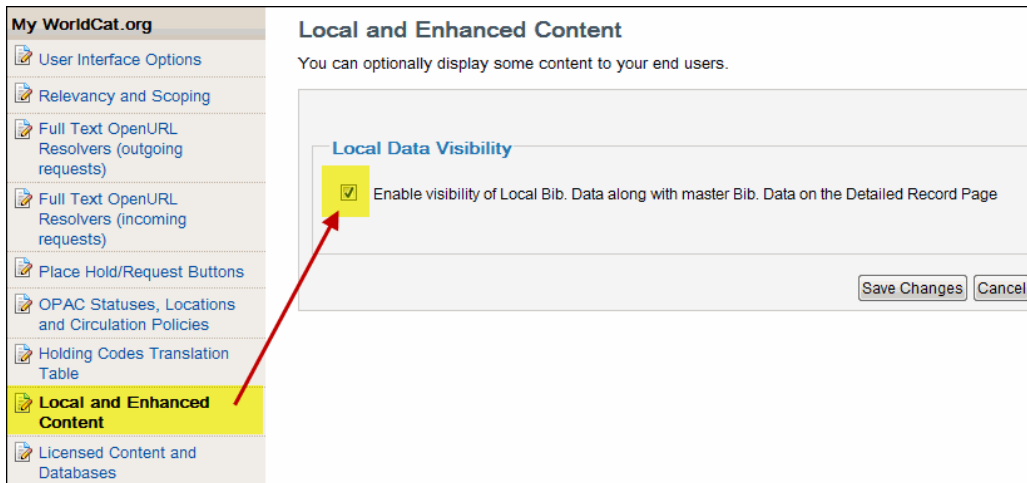

Enabling Local Bibliographic Data in OCLC Service Configuration

As part of your full WorldCat Local, libraries that load their local data via OCLC's Batchload service can take advantage of this local data as of the May install. Once you have submitted your order for Local Bib Data and it has been loaded, you can enable this new functionality through [OCLC Service Configuration](#).

Note: To use this feature, you must have loaded and stored your data at OCLC. You should then be able to see the option to enable visibility of this data. Or you may contact WorldCatLocalIIM@oclc.org if you wish to enable this feature.

Local Bibliographic Data Enabled in WorldCat Local

Following are two screen shots of the same record, with Local Data enabled and then not enabled.

Note: The following examples show only the particular data fields for this institution. Your results may vary.