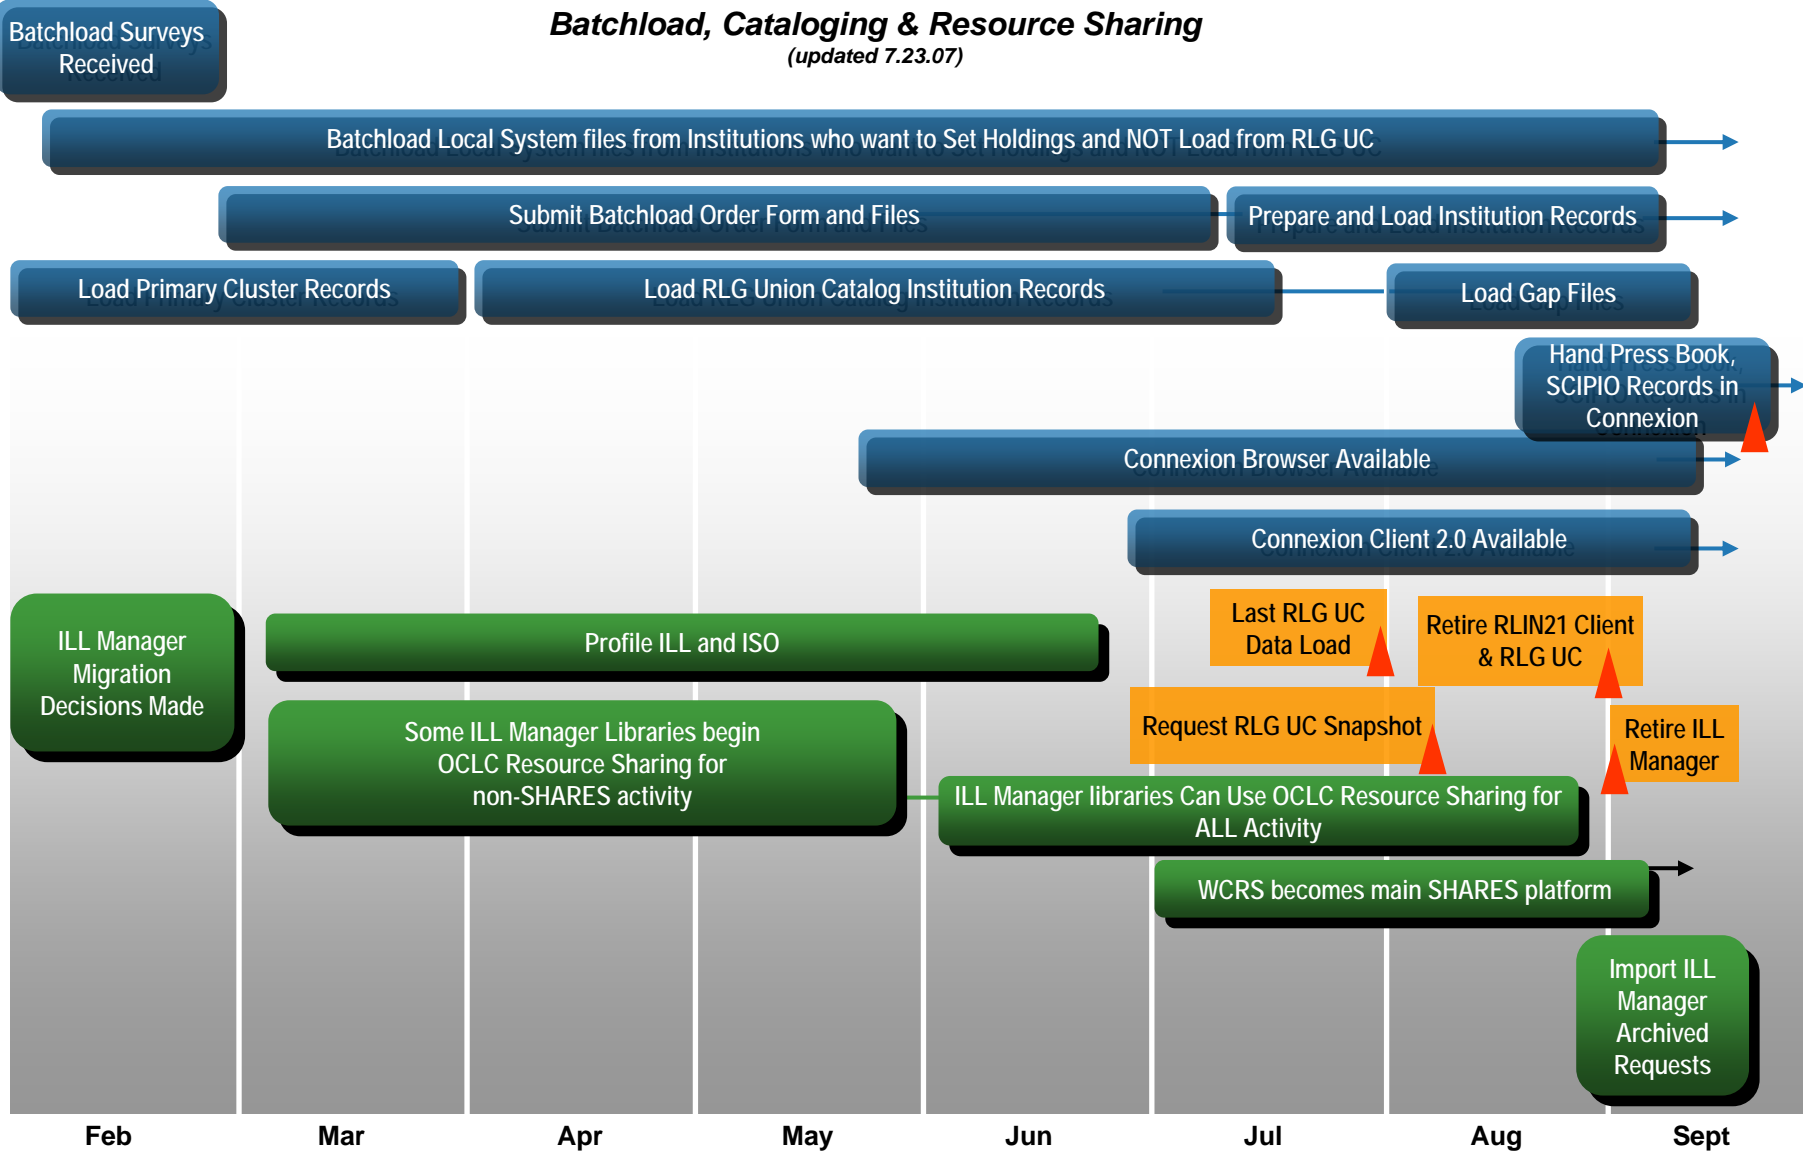

RLG Transition Master Schedule

Batchload, Cataloging & Resource Sharing

(updated 7.23.07)

RLG Transition Master Schedule

ArchiveGrid, CAMIO, Reference

(updated 7.23.07)